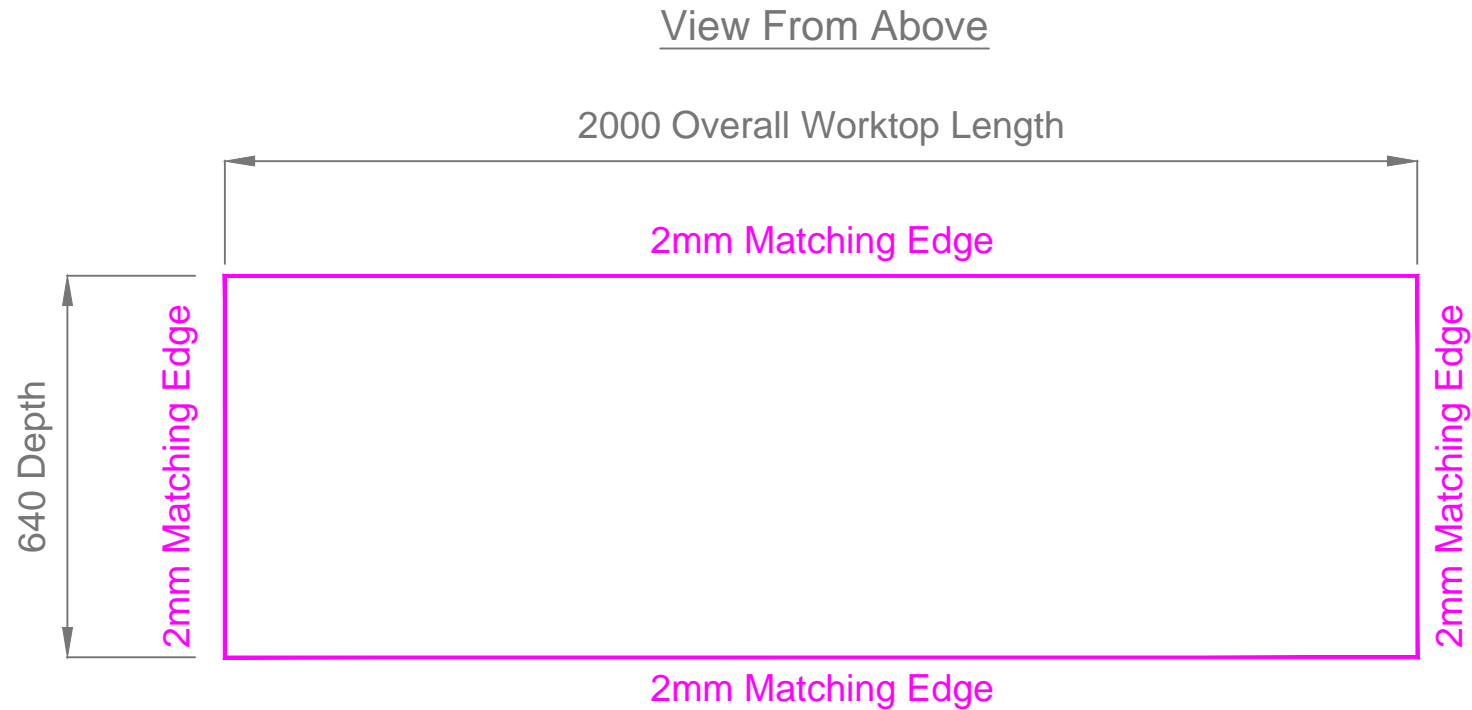

Laminate Worktops Product Information Sheet

Product Code Ending.

****/ BB64-H

Typical Use

Use on peninsular / Breakfast Bar configurations containing a single run of standard depth base units, 560mm Deep. (Back Panel or Dummy Door Also Required)

All Dimensions In MM Unless Otherwise Stated.

innova