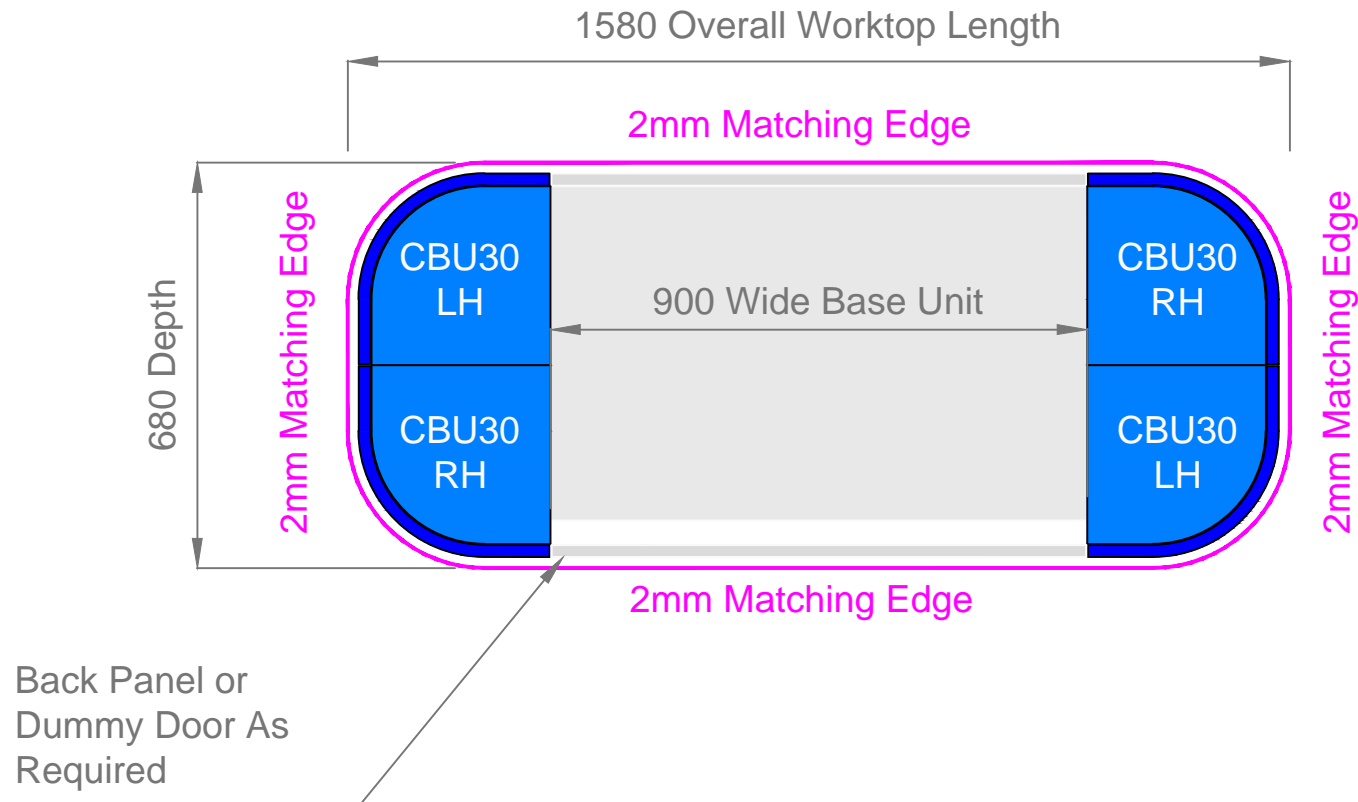

Laminate Worktops Product Information Sheet

Product Code Ending.

****/ I158X68

View From Above

Typical Use

Use on Island configurations containing 4 X CBU30 Curved Base units & a 900mm Wide standard Depth (560mm) base unit. (Back Panel or Dummy Door Also Required)