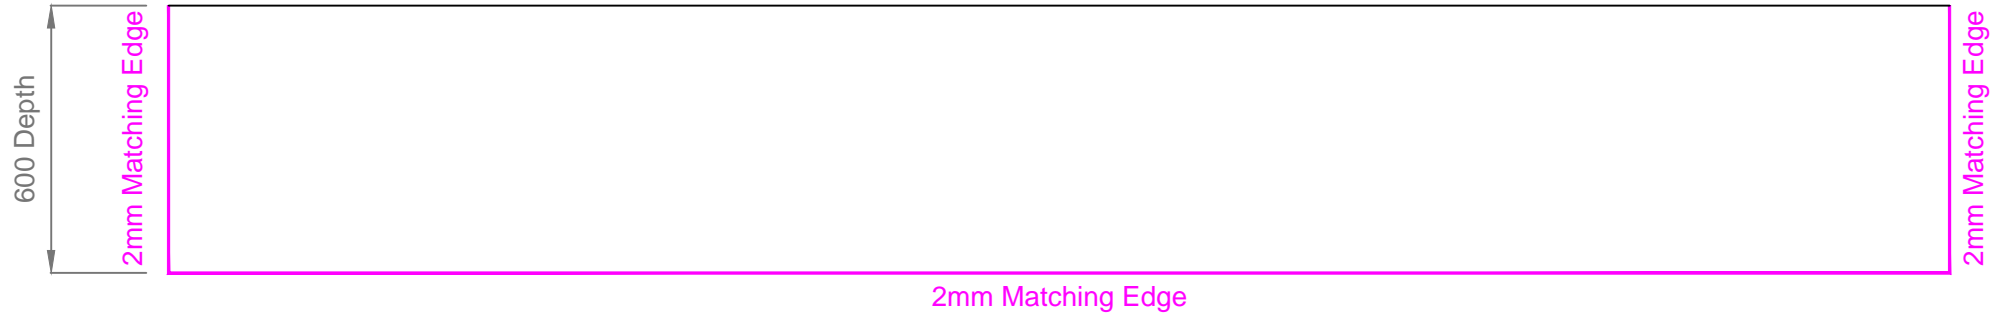

Laminate Worktops Product Information Sheet

Product Code Ending.

****/ ST6

View From Above

4000 Overall Worktop Length

Unfinished Back Edge

Typical Use
To be used on straight runs of kitchen units.

All Dimensions In MM Unless Otherwise Stated.