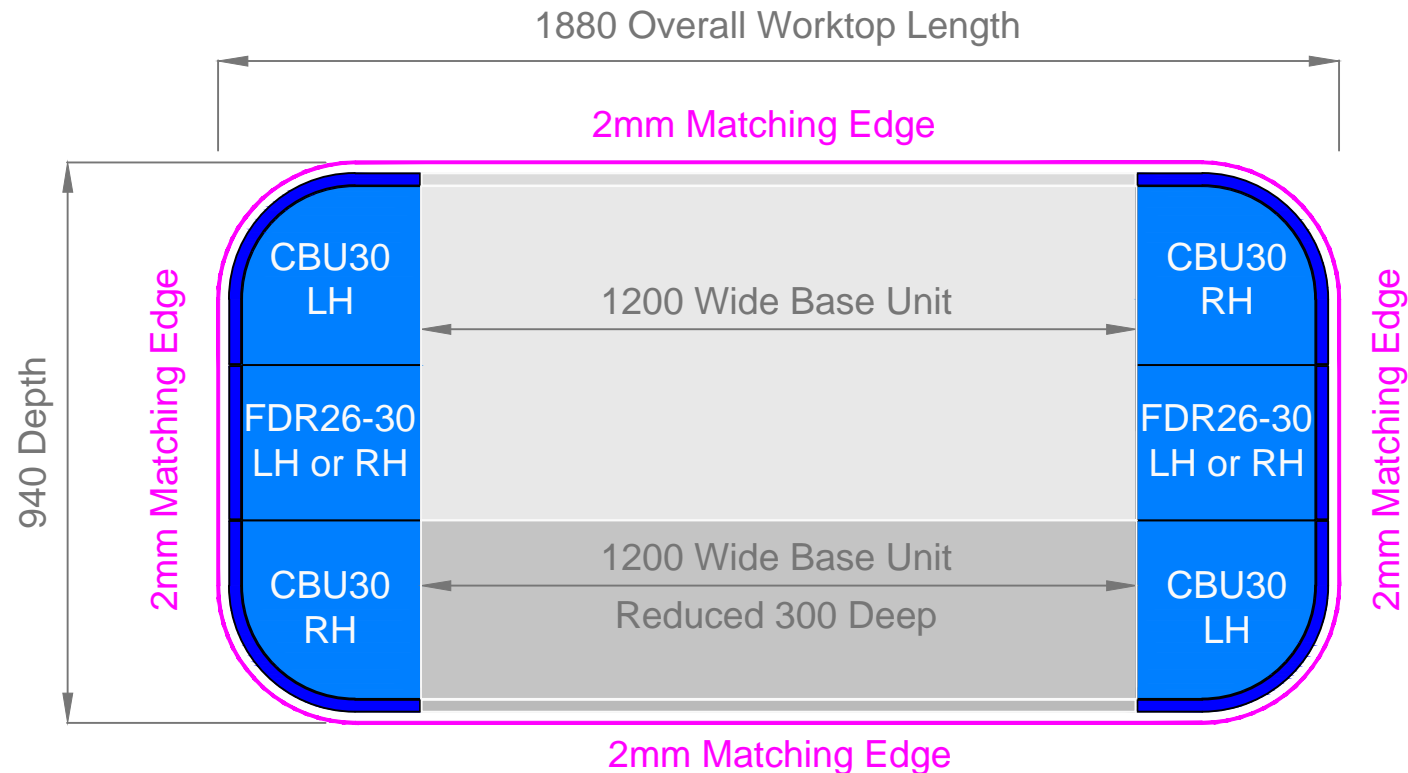

Laminate Worktops Product Information Sheet

Product Code Ending.

****/ I188X94

View From Above

Typical Use

Use on Island configurations containing 4 X CBU30 Curved Base units & a 1200mm Wide standard Depth (560mm) base unit back to back with a 1200mm Wide Reduced Depth (300mm Deep) units.