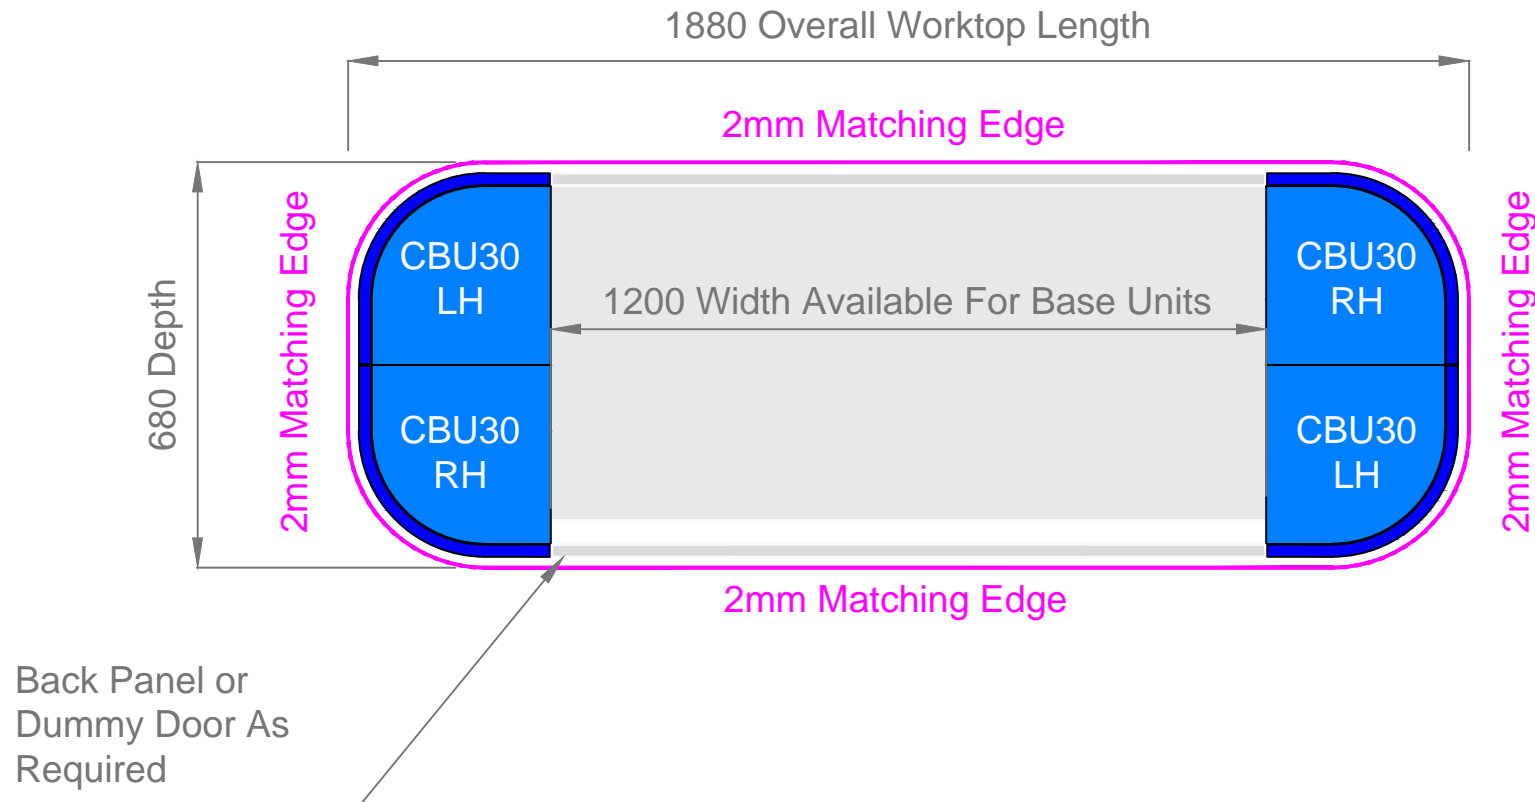

Laminate Worktops Product Information Sheet

Product Code Ending.

****/ I188X68

View From Above

Typical Use

Use on Island configurations containing 4 X CBU30 Curved Base units & a 1200mm Wide standard Depth (560mm) base unit. (Back Panel or Dummy Door Also Required)