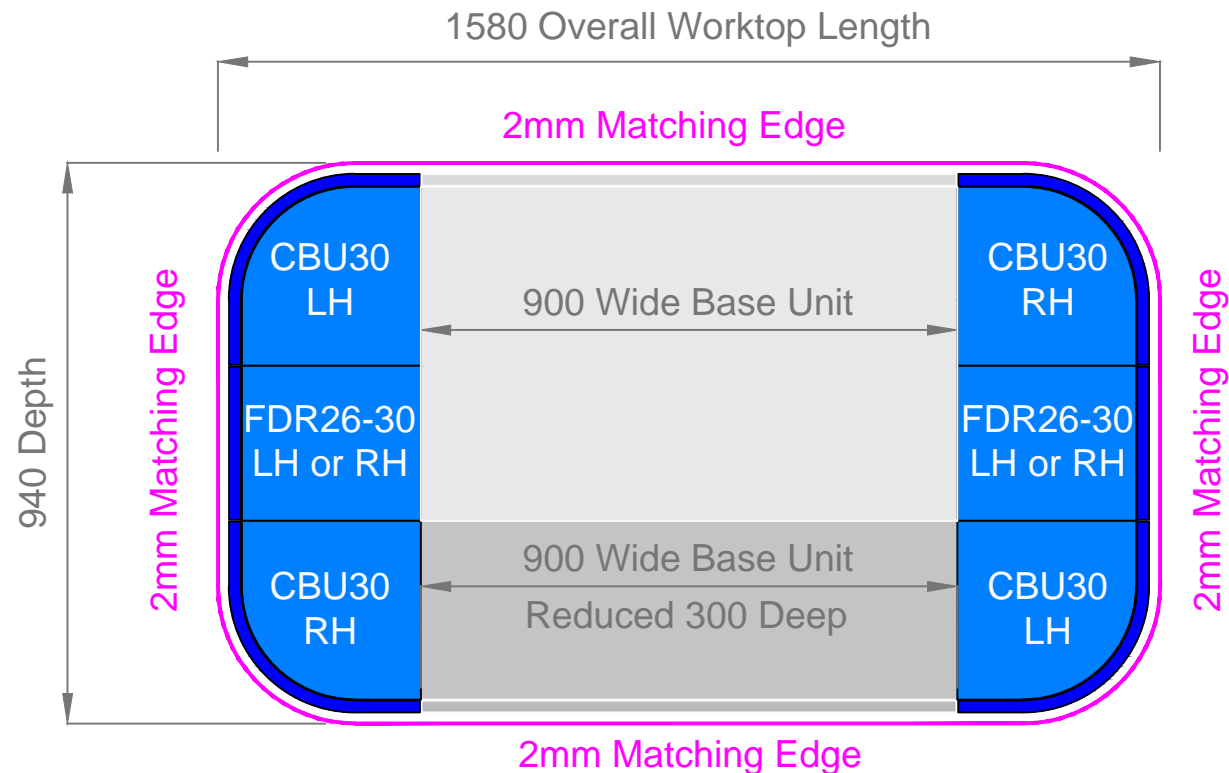

Laminate Worktops Product Information Sheet

Product Code Ending.

****/ I158X94

View From Above

Typical Use

Use on Island configurations containing 4 X CBU30 Curved Base units & a 900mm Wide standard Depth (560mm) base unit back to back with a 900mm Wide Reduced Depth (300mm Deep) units.