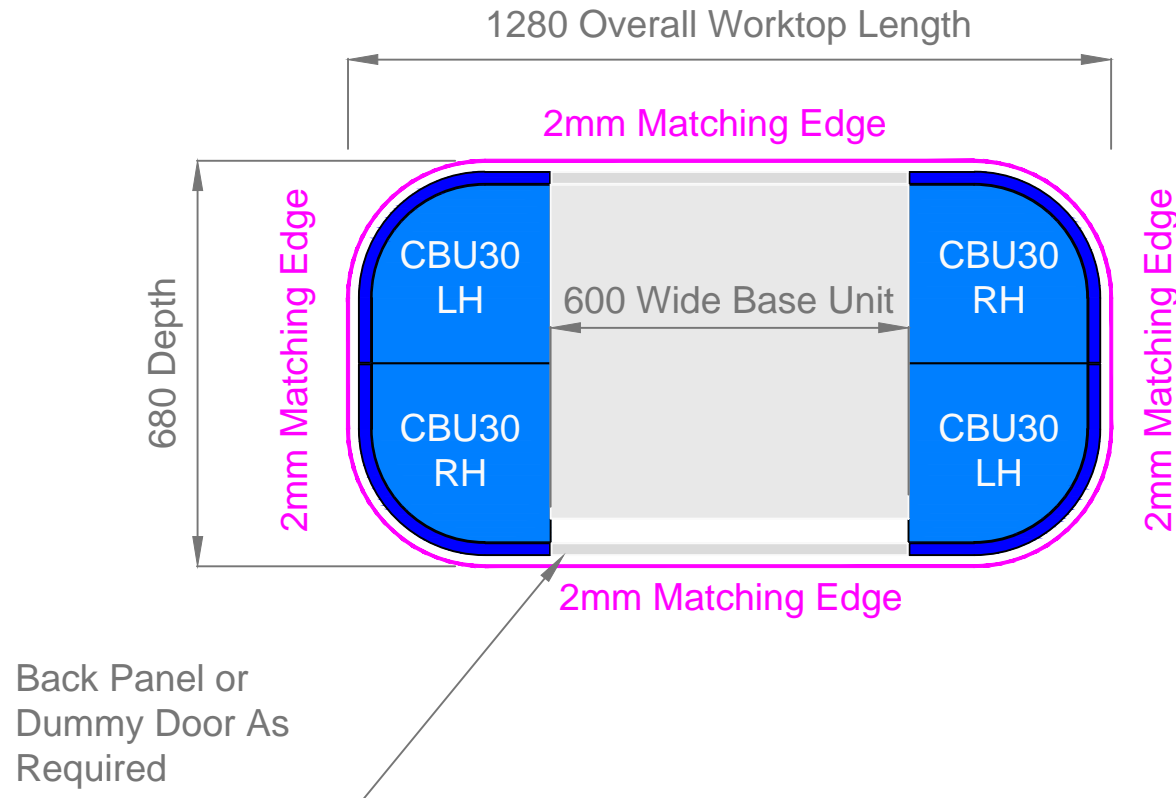

Laminate Worktops Product Information Sheet

Product Code Ending.

****/ I128X68

View From Above

Typical Use

Use on Island configurations containing 4 X Curved Base units (CBU30) & a 600mm Wide standard Depth (560mm) base unit. (Back Panel or Dummy Door Also Required)