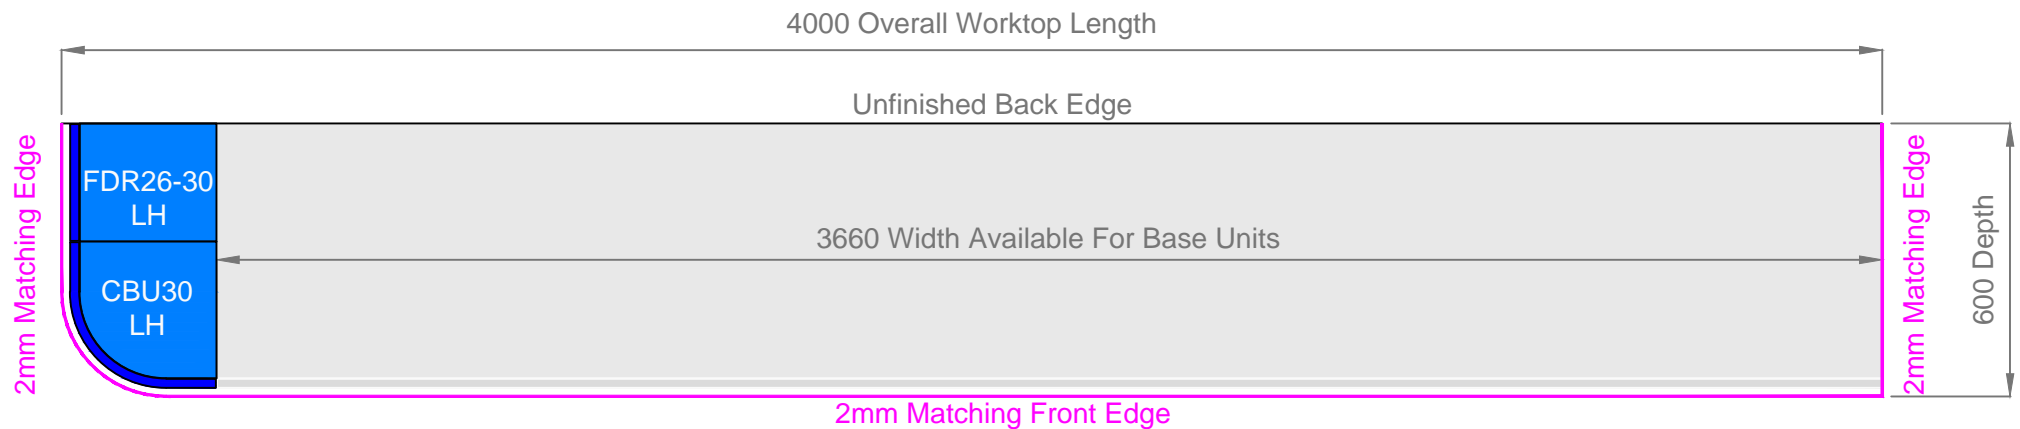

Laminate Worktops Product Information Sheet

Product Code Ending.

****/ 1RL6

View From Above

Typical Use

On straight runs of kitchen units that end with a curved base unit (CBU30 & FDR26-30). LH & RH versions available.
LH Version shown.

All Dimensions In MM Unless Otherwise Stated.

innova