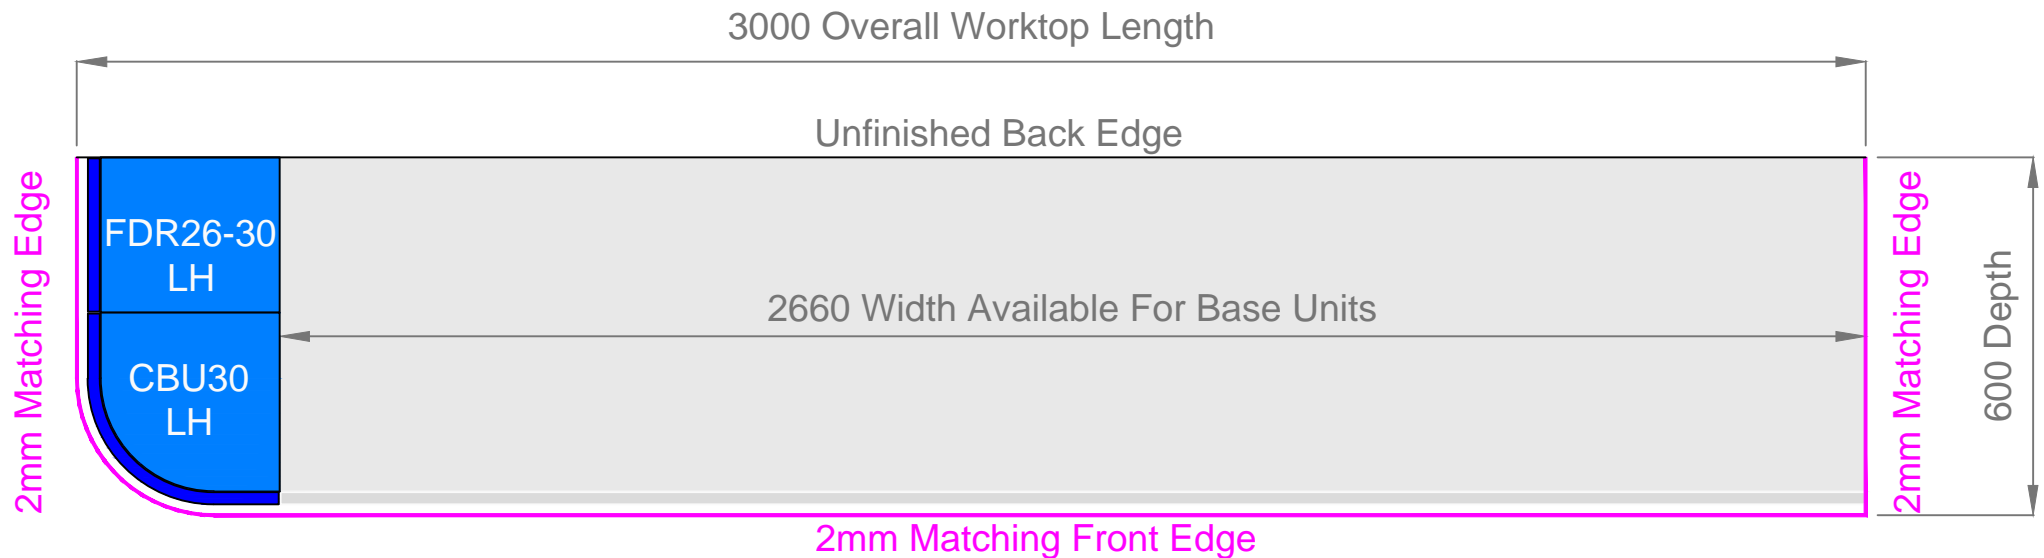

Laminate Worktops Product Information Sheet

Product Code Ending.

****/ 1RL6-TQ

View From Above

Typical Use

On straight runs of kitchen units that end with a curved base unit (CBU30 & FDR26-30). LH & RH versions available.
LH Version shown.

All Dimensions In MM Unless Otherwise Stated.

innova