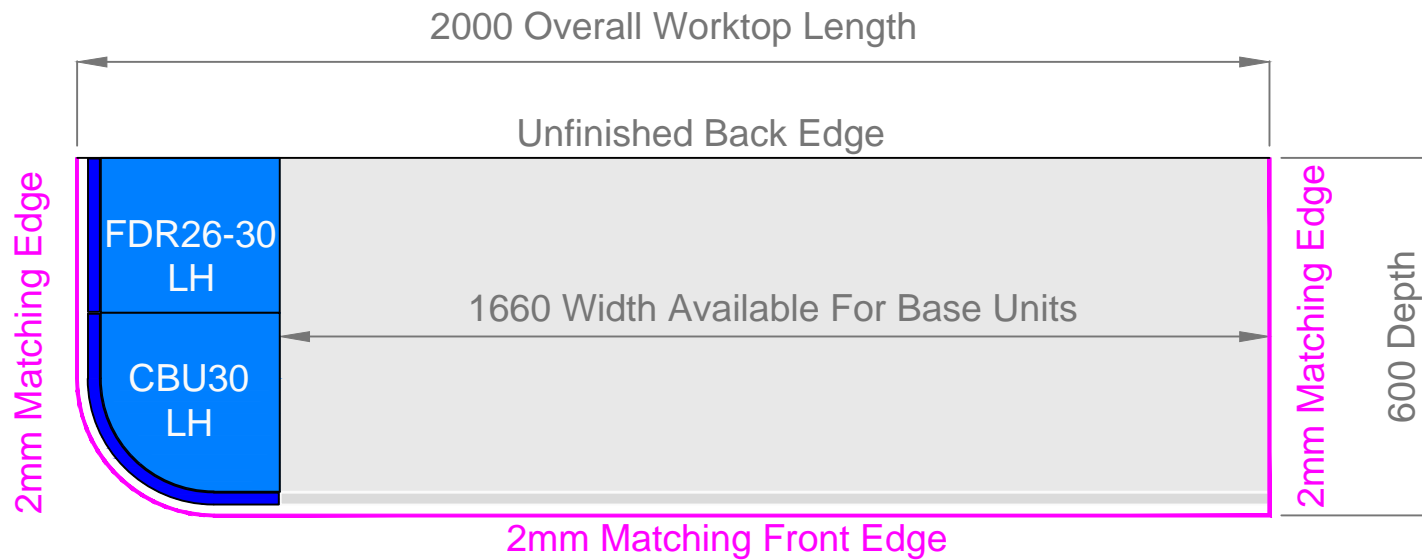

## View From Above

### Typical Use

On straight runs of kitchen units that end with a curved base unit (CBU30 & FDR26-30). LH & RH versions available.  
LH Version shown.